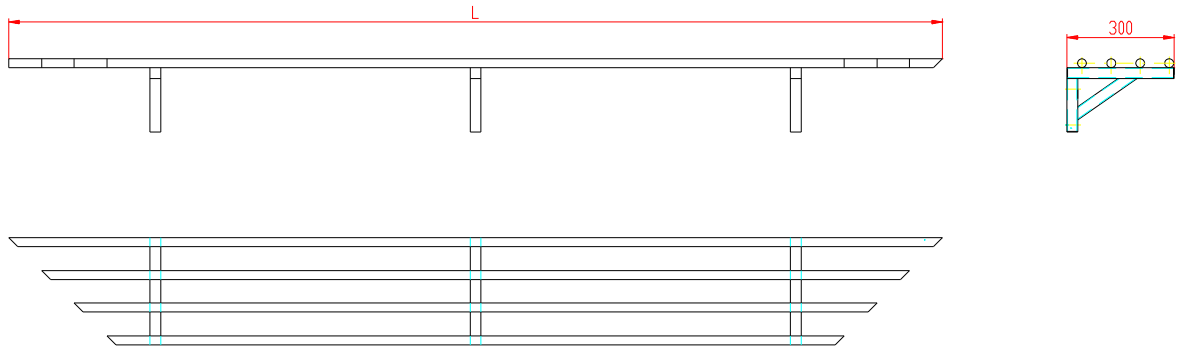

STACKER AND MOVABLE DESK for gastro-equipment

Strojírna Pálava Maxima s.r.o.

DESÁTKOVÁ 124/15, 623 00 BRNO KOHOUTOVICE
Manufactory: TOVÁRNÍ 34, 679 32 SVITÁVKA, CZECH REPUBLIC
tel: +420 - 516 453 834, fax: +420 - 516 453 834
e-mail: info@s-palava.cz; www.s-palava.cz

The stacker and movable desk is made of stainless steel and satisfies the high demands for hygiene and cleaning.

Dimensions can be modified according to the customer's needs.

Technical data

Width	300 mm
Length	L mm