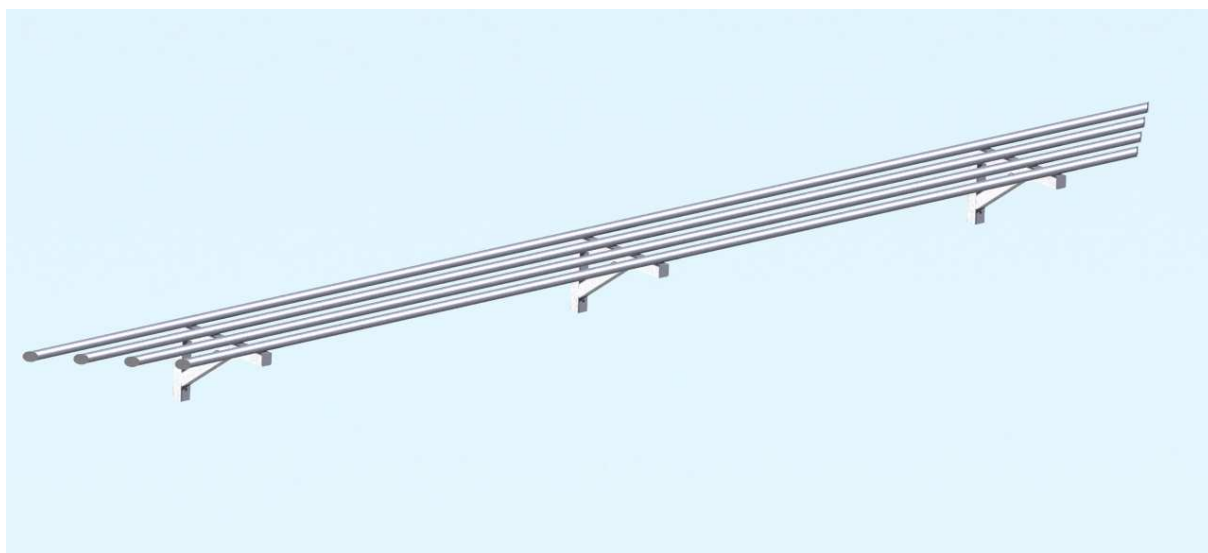

STACKER AND MOVABLE DESK for gastro-equipment

Strojírna Pálava Maxima s.r.o.

DESÁTKOVÁ 124/15, 623 00 BRNO KOHOUTOVICE
Manufactory: TOVÁRNÍ 34, 679 32 SVITÁVKA, CZECH REPUBLIC
tel: +420 - 516 453 834, fax: +420 - 516 453 834
e-mail: info@s-palava.cz; www.s-palava.cz